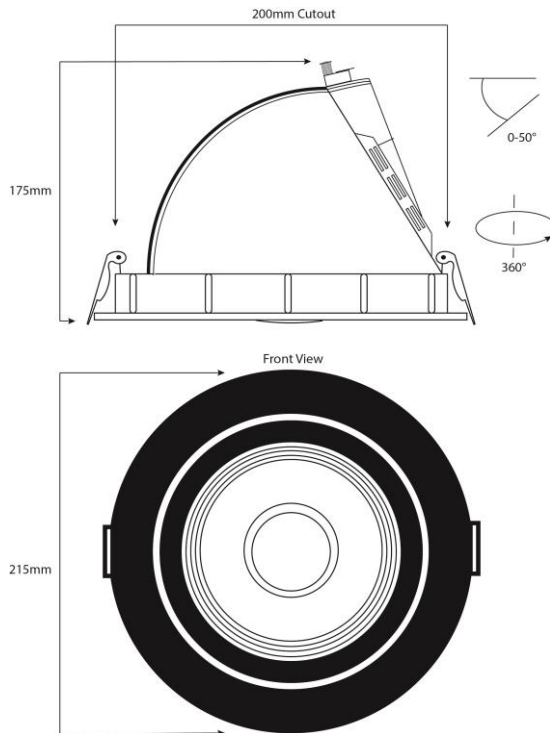

ROPHOXLED Round LED Recessed Downlight

Product description

The ROPHOXLED luminaire combines high performance LED componentry with the versatile design of the ROPHOX to produce an energy saving solution for the retail and commercial industries. The swoop design allows the ROPHOXLED to be used for accent lighting whilst still being a great solution for general lighting. This makes it a perfect candidate for wall wash, window beds and other display lighting applications as well as general lighting in atriums, retail space and board rooms.

Specification

Wattage	30W
Lumen Output	1650
Light Colour	4200K
Dimensions	175mm 215mm
Cut-Out	200mm dia
Fixing	Recessed with spring clips
IP Rating	IP20
Construction	Die-Cast Aluminium
Finish	Satin White Powder Coat
Recommended Location	Indoor
Product Code	ROL3042SW