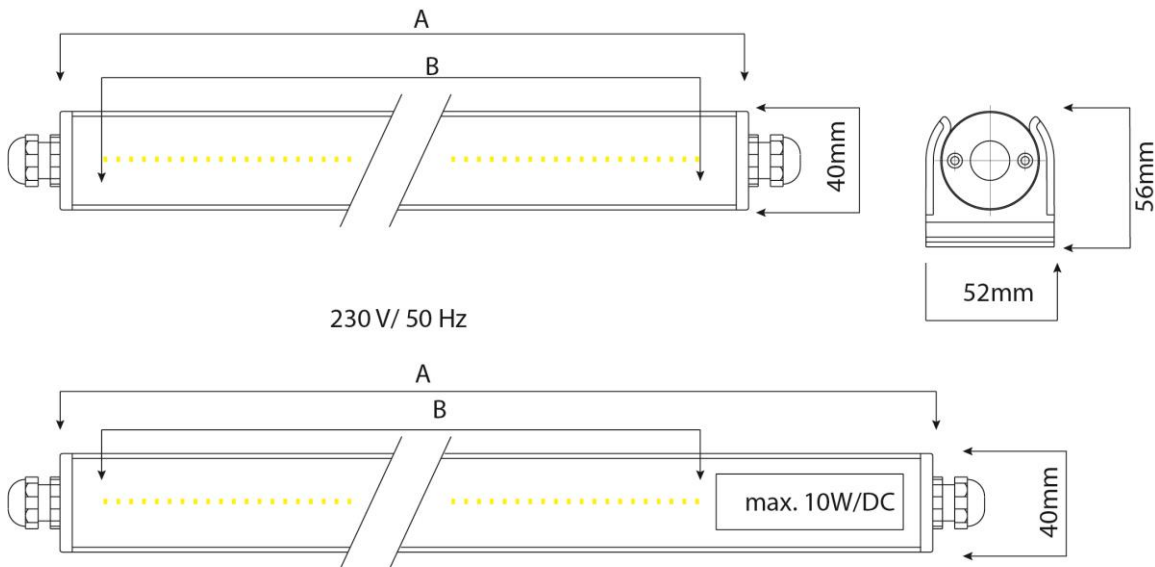

### Product description

The ARROWELED is the perfect candidate for forepeaks and other areas where there is risk of partial or total immersion. The impact resistant construction ensures that this luminaire will perform in the most challenging environments. The body is fully sealed to IP68 and it comes complete with stainless steel fixing brackets for additional durability. Alongside these benefits, the ARROWELED boasts almost zero maintenance with longer life and even more resistant to impact than the fluorescent version.

- Almost zero maintenance
- IP68 rated
- Ideal for highly exposed deck areas
- Stainless steel fixings brackets
- High impact-resistant polycarbonate body
- Fully sealed body

Designed and Manufactured in Europe

### Specification

ARROWELED Watertight Luminaire					
Wattage		3.9w	3.9w	7.8w	7.8w
Voltage		230v 50Hz			
Lumen Output		318lm	336lm	636lm	672lm
Protection Class		Class II			
Dimensions	(a)	1036	1036	1636	1636
	(b)	600	600	1200	1200
IP Rating		IP68			
Colour		3500K	6500K	3500K	3500K
Fixing		Stainless Steel Brackets			
Construction		High Impact resistant polycarbonate body			
Cable Entry		End, see image			
Recommended Location		Indoor/Outdoor			
Product code		ARL3935	ARL3965	ARL7835	ARL7865

## Technical Drawing