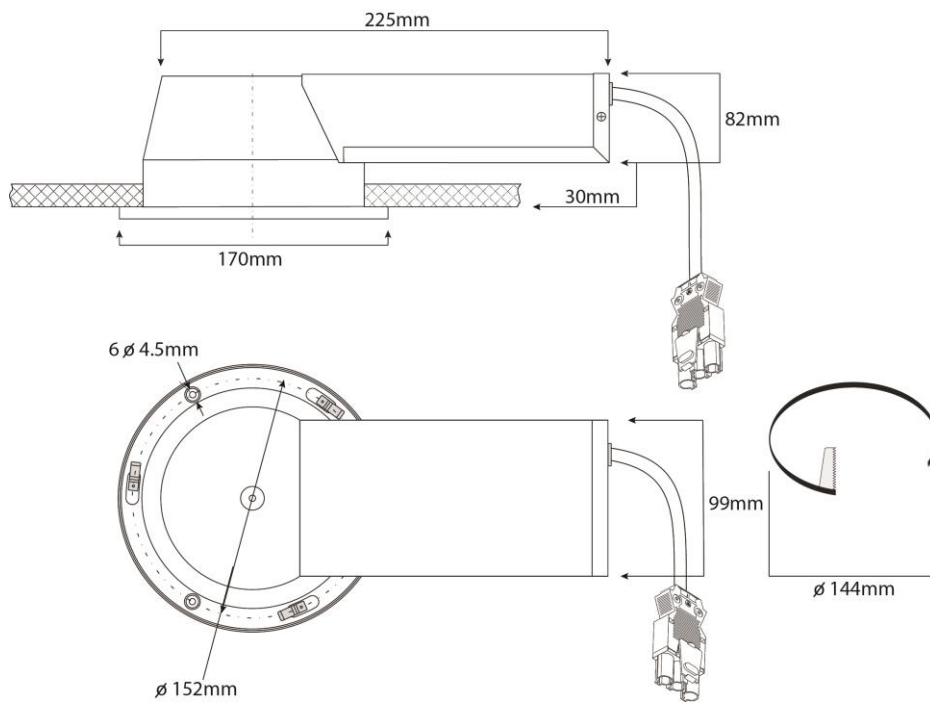

Technical Drawing

About OBEN Technik | “the lighting solution”

OBEN Technik is committed to addressing the need in the industry of trusted, reliable products, especially in the LED industry, with rapid delivery and quality components. We believe this leads to a trusted, high performance solution.

the quality solution... OBEN Technik is dedicated to providing the industry with solutions that are simply guaranteed. We are proud of our commitment to European manufacture and design utilizing latest technology and high quality components. As a result, we have solutions that will significantly outperform other products on the market.

the bespoke solution... OBEN Technik takes a different approach to projects we work on. If we believe a product can be developed specifically to improve the project, we will.

the delivery solution... OBEN Technik uses its network of distributors to ensure rapid delivery. Instead of products being manufactured in Asia, OBEN Technik can manufacture and deliver with short lead times. In addition, we can even palletize deliveries specifically for easy distribution on site.

Solutions... we live, for light, from Europe.

www.obentechnik.com