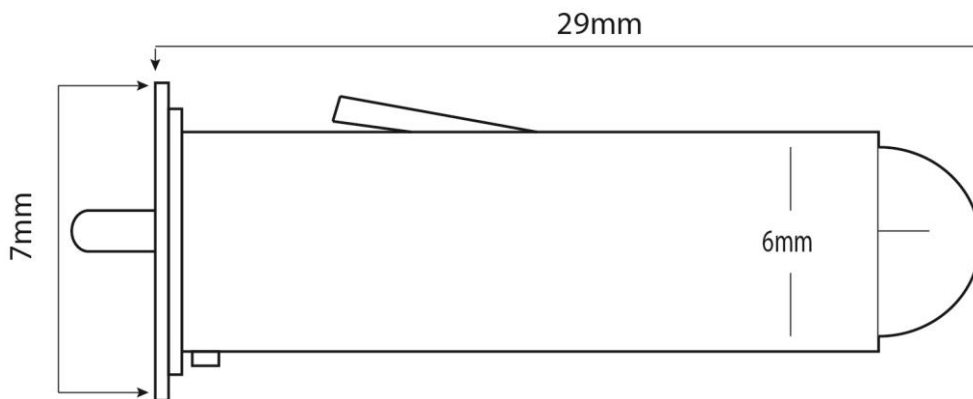

PerformaX PXHE61 Medical Instrument Lamp

Product description

The PerformaX range of medical replacement lamps is renowned for its consistently high performance. Cutting edge manufacturing methods incorporating precision technology makes for a superior user experience time after time. The PerformaX PXHE61 is equivalent to Heine X-01.88.091

Specification

Voltage	3.5V
Equivalent To	X-01.88.039
Equipment Used In	Focalux with automatic connector
Product Code	PXHE61