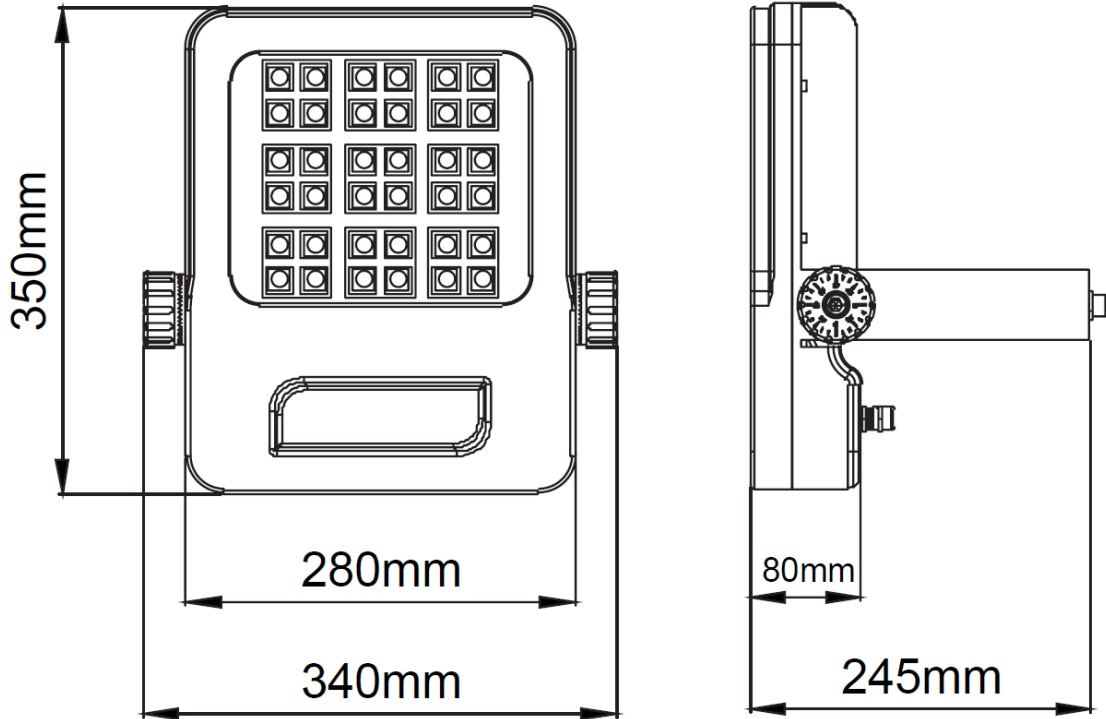

Technical Drawing