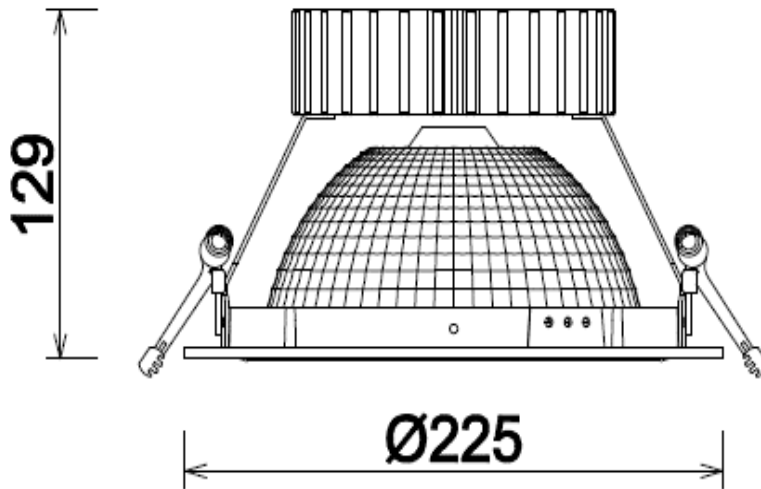

Technical Drawing

About OBEN Technik | “the lighting solution”

OBEN Technik is committed to addressing the need in the industry of trusted, reliable products, especially in the LED industry, with rapid delivery and quality components. We believe this leads to a trusted, high performance solution.

the quality solution... OBEN Technik is dedicated to providing the industry with solutions that are simply guaranteed. We are proud of our commitment to European manufacture and design utilizing latest technology and high quality components. As a result, we have solutions that will significantly outperform other products on the market.

the bespoke solution... OBEN Technik takes a different approach to projects we work on. If we believe a product can be developed specifically to improve the project, we will.

the delivery solution... OBEN Technik uses its network of distributors to ensure rapid delivery. Instead of products being manufactured in Asia, OBEN Technik can manufacture and deliver with short lead times. In addition, we can even palletize deliveries specifically for easy distribution on site.

Solutions... you can trust.

www.obentechnik.com