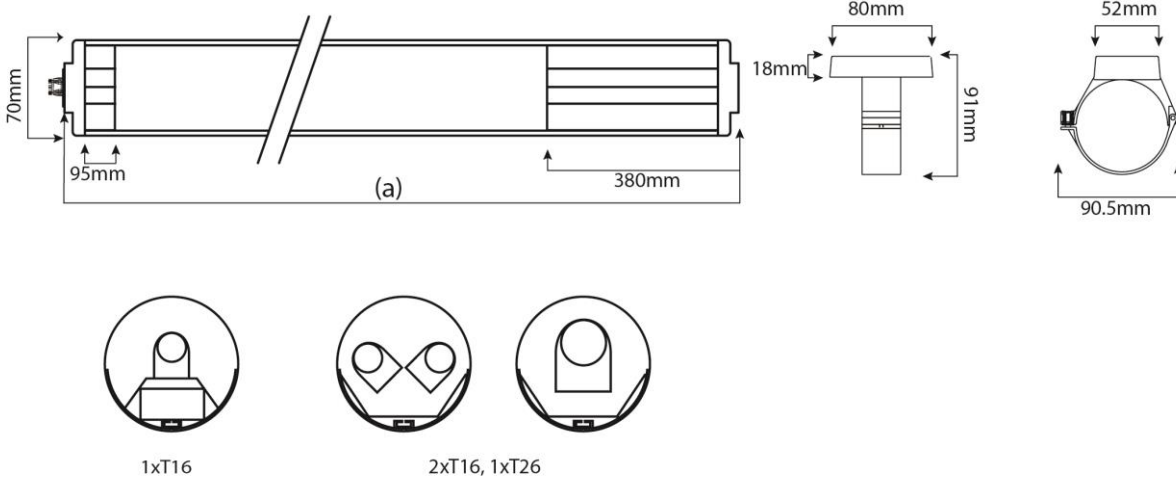

Technical Drawing

About OBEN Technik | “the lighting solution”

OBEN Technik is committed to addressing the need in the industry of trusted, reliable products, especially in the LED industry, with rapid delivery and quality components. We believe this leads to a trusted, high performance solution.

the quality solution... OBEN Technik is dedicated to providing the industry with solutions that are simply guaranteed. We are proud of our commitment to European manufacture and design utilizing latest technology and high quality components. As a result, we have solutions that will significantly outperform other products on the market.

the bespoke solution... OBEN Technik takes a different approach to projects we work on. If we believe a product can be developed specifically to improve the project, we will.

the delivery solution... OBEN Technik uses its network of distributors to ensure rapid delivery. Instead of products being manufactured in Asia, OBEN Technik can manufacture and deliver with short lead times. In addition, we can even palletize deliveries specifically for easy distribution on site.

Solutions... we live, for light, from Europe.

www.obentechnik.com