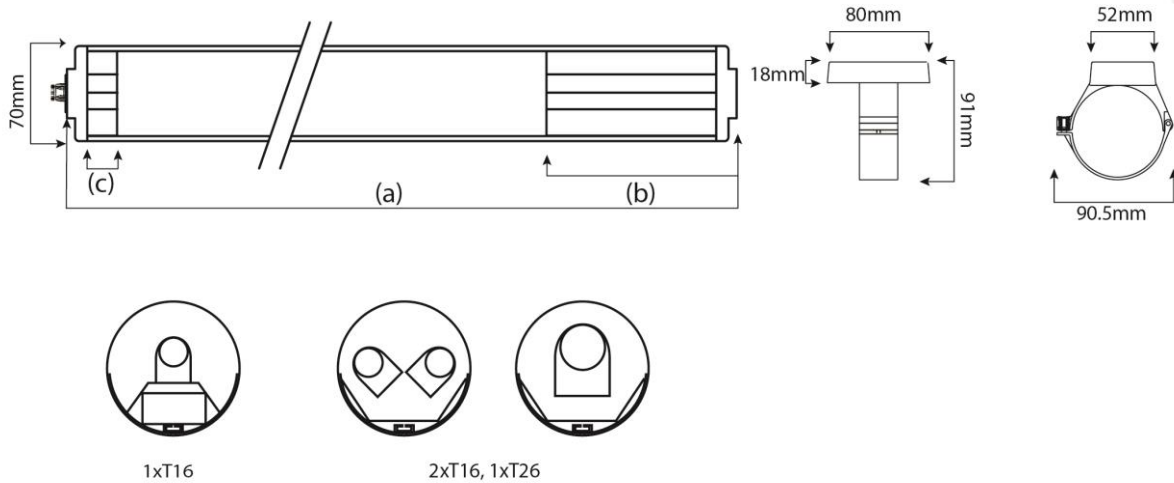

- IP68 rated
- High Impact resistant body
- Ideal for highly exposed areas
- Zone II, Category II rated
- 91mm diameter body
- Heavy duty brackets

Designed and Manufactured in Europe

### Specification

TEXAN EX2 Luminaire												
Wattage		1x14w	1x24w	1x21w	1x39w	1x28w	1x54w	1x35w	1x80w	1x18w	1x36w	1x58w
Voltage		220-240v										
Zone		Zone 2, 22										
Dimensions (mm)	(a)	820		1150		1440		1720		1081	1691	1991
	(b)	95		95		95		95		367	367	367
	(c)	110		140		130		110		95	95	95
		For further dimensions, see image										
Fixing/Mounting		Direct fastening to base with special mounting brackets										
IP Rating		IP68										
Construction		Aluminium profile with special aluminium reflector used as cover for electrical parts										
Warranty												
Product code		TEX214	TEX214	TEX211	TEX239	TEX228	TEX254	TEX235	TEX280	TEX218	TEX236	TEX258

## Technical Drawing