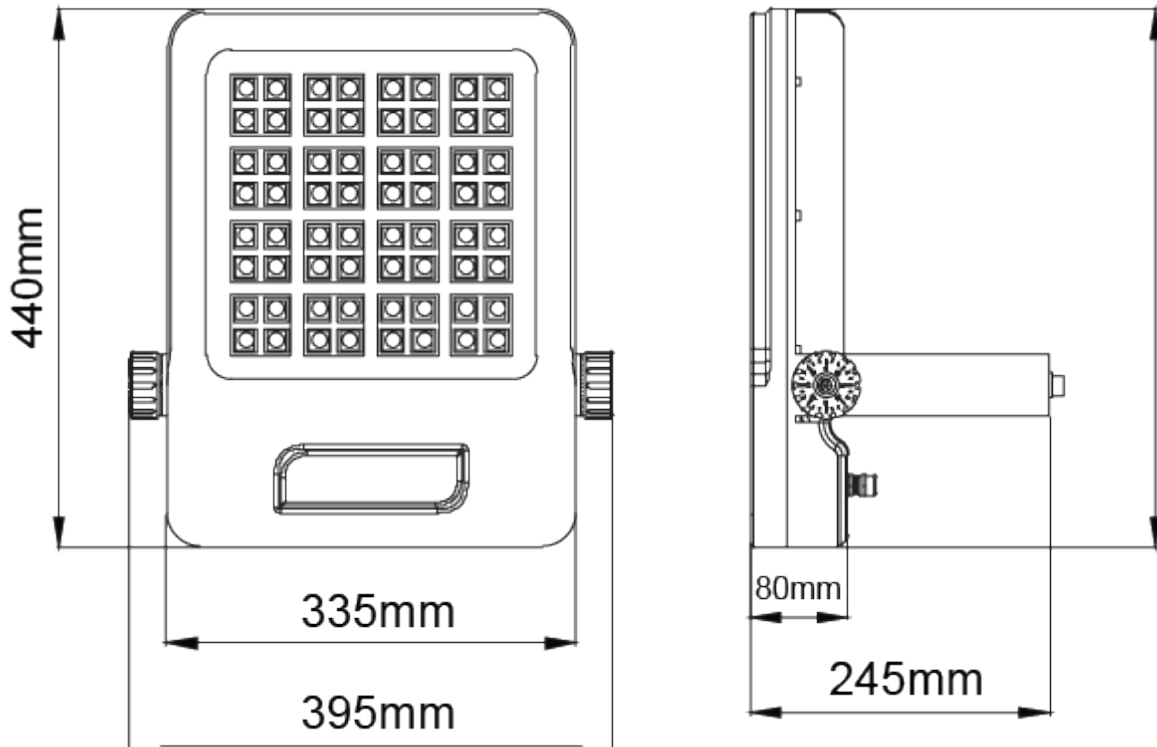

Technical Drawing

About OBEN Technik | “the lighting solution”

OBEN Technik is committed to addressing the need in the industry of trusted, reliable products, especially in the LED industry, with rapid delivery and quality components. We believe this leads to a trusted, high performance solution.

the quality solution... OBEN Technik is dedicated to providing the industry with solutions that are simply guaranteed. We are proud of our commitment to European manufacture and design utilizing latest technology and high quality components. As a result, we have solutions that will significantly outperform other products on the market.

the bespoke solution... OBEN Technik takes a different approach to projects we work on. If we believe a product can be developed specifically to improve the project, we will.

the delivery solution... OBEN Technik uses its network of distributors to ensure rapid delivery. Instead of products being manufactured in Asia, OBEN Technik can manufacture and deliver with short lead times. In addition, we can even palletize deliveries specifically for easy distribution on site.

Solutions... you can trust.

www.obentechnik.com